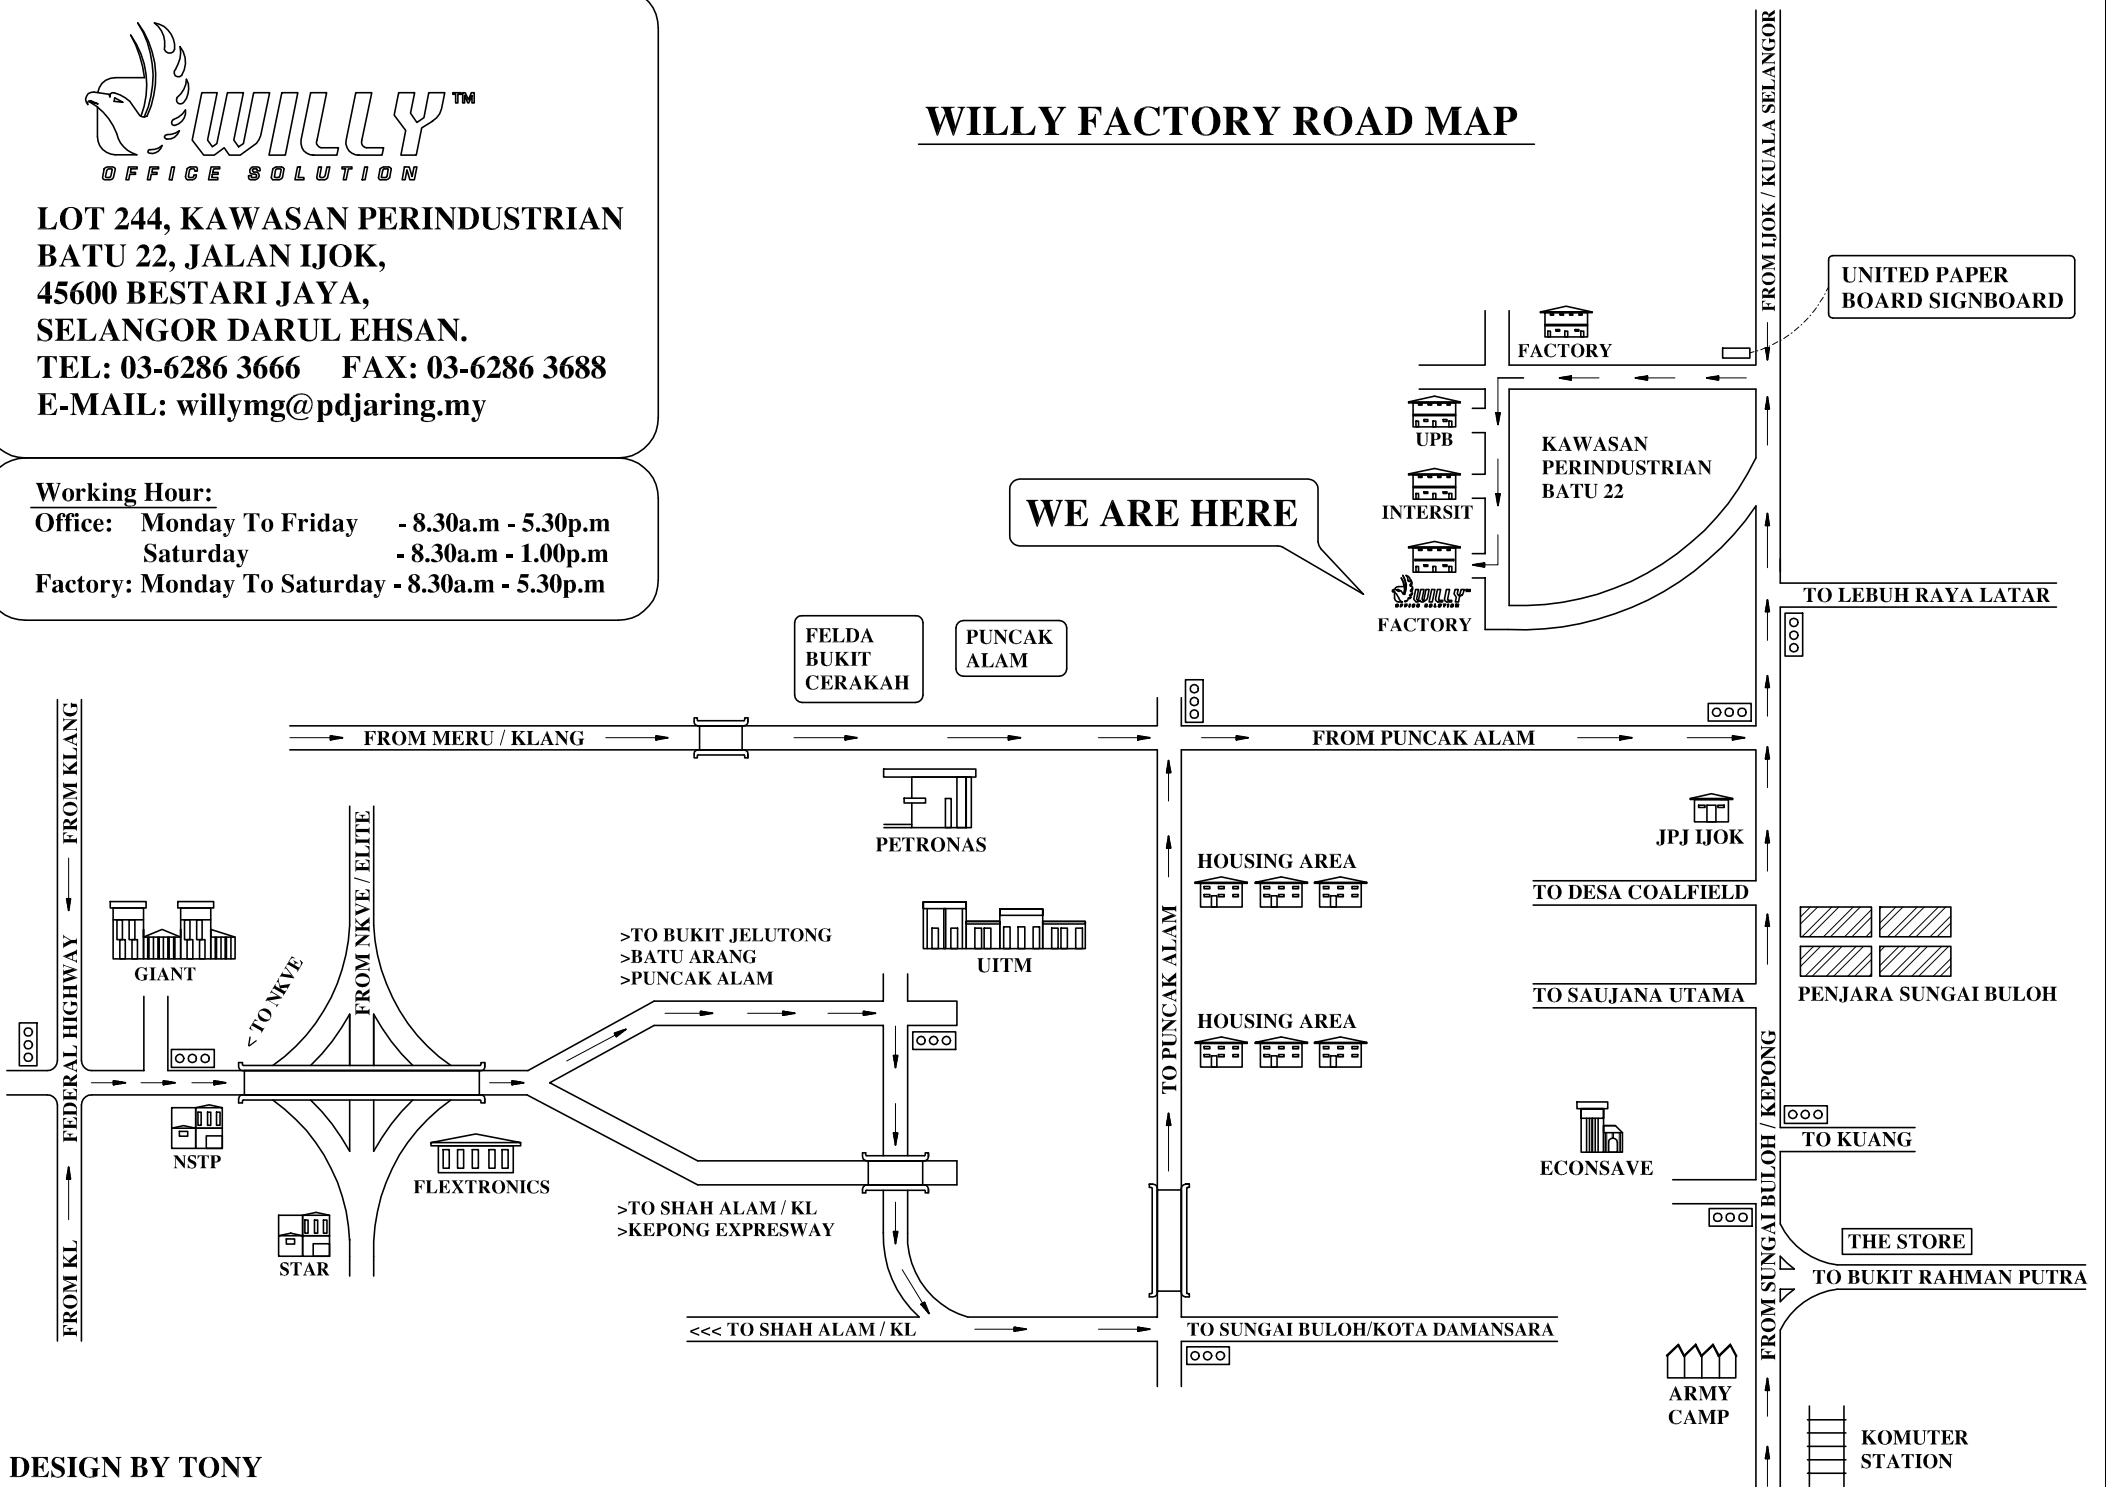

**LOT 244, KAWASAN PERINDUSTRIAN
BATU 22, JALAN IJOK,
45600 BESTARI JAYA,
SELANGOR DARUL EHSAN.
TEL: 03-6286 3666 FAX: 03-6286 3688
E-MAIL: willymg@pdjaring.my**

Working Hour:

Office: Monday To Friday - 8.30a.m - 5.30p.m
Saturday - 8.30a.m - 1.00p.m
Factory: Monday To Saturday - 8.30a.m - 5.30p.m

WILLY FACTORY ROAD MAP

DESIGN BY TONY